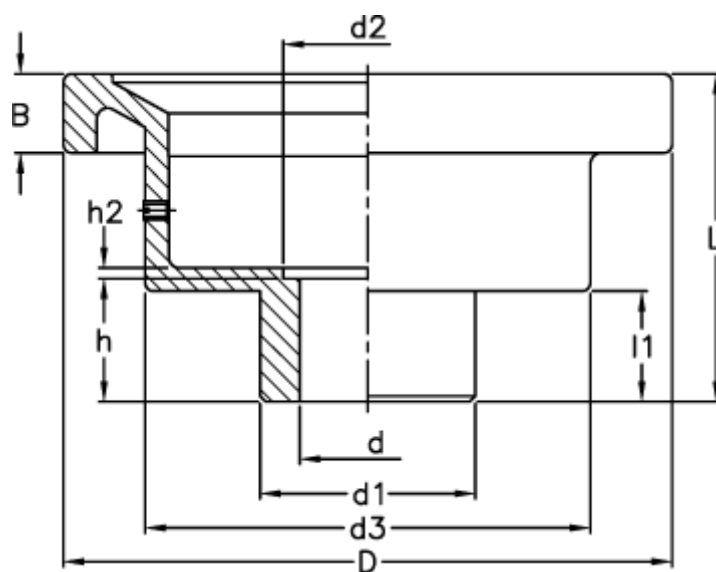

Article number: 2307028501

Description: E+G Solid handwheel
VAD.80-GXX1-A10

Measures

B	= 13.0	L	= 48.0
D	= 80	l1	= 15.5
d1	= 26		
d2	= 20.5		
d3	= 56		
d H7	= 10		
h	= 16.0		
h2	= 3.5		